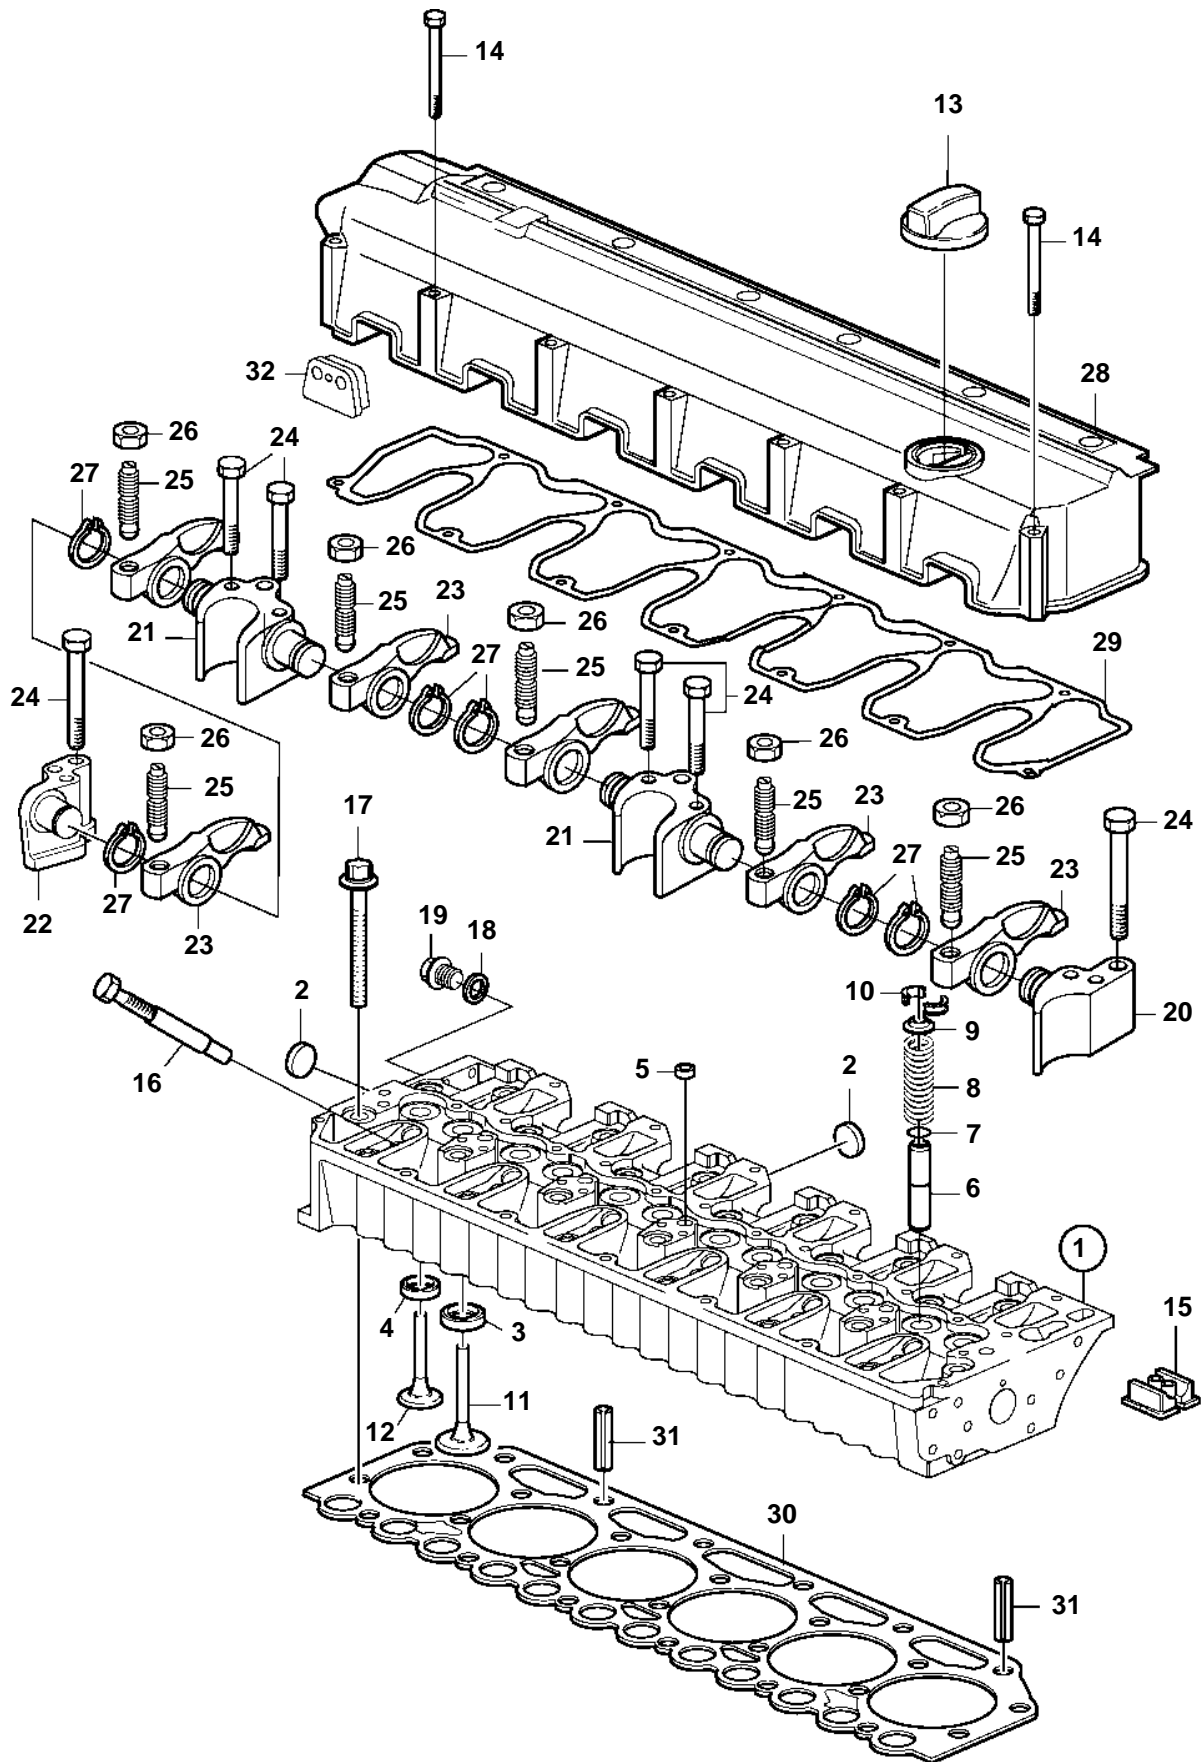

D7A-A T, D7A-A TA

D7A-A T, D7A-A TA

REF	PART NO.	QTY	DESCRIPTION	NOTES
1	20489008	1	Cylinder head	
	3803664	1	Cylinder head, exch	Exchange unit
2	20412745	5	· Plug	
3	20405891	6	· Valve seat, intake	
4	20459963	6	· Valve seat, exhaust	
5	20412733	5	· Plug	
6	20405897	12	· Valve guide	
7	976013	12	· O-ring	
8	11700347	12	· Valve spring	
9	11700346	12	· Washer	
10	11700345	24	· Valve collet	
11	20417380	6	· Inlet valve	
12	20405503	6	· Exhaust valve	
13	20412589	1	Filler cap	
14	20412601	13	Screw	
15	20412600	1	Cover	
16	20405895	6	Plug	
17	11700334	26	Screw	
18	947628	2	Gasket	
19	20464451	1	Plug	
20	11700367	1	Bearing bracket	
21	11700368	2	Bearing bracket	
22	11700369	1	Bearing bracket	
23	11700370	12	Rocker arm	
24	11700374	14	Screw	
25	20405524	12	Adjuster screw	
26	11700373	12	Nut	
27	945495	12	Snap ring	